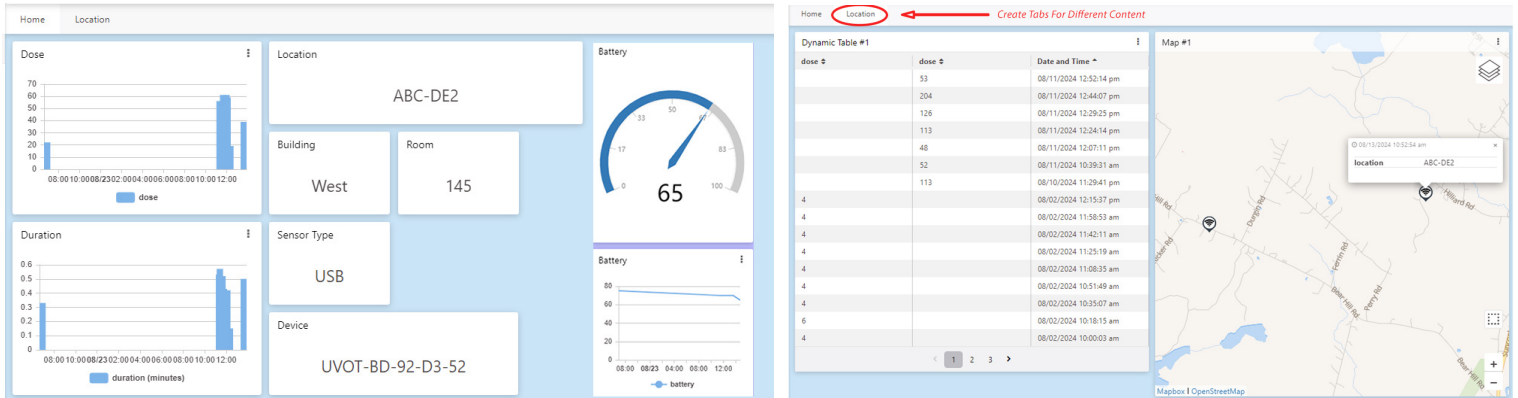

Key Advantages

-  **Unattended Operation** | Install a DoseEZ sensor to an assigned room location and never touch it again! Anytime the room is UVC treated, DoseEZ captures the dose and automatically sends the results to the Cloud.
-  **Validate Treatment Dose - EVERYWHERE!** | Patent pending DoseEZ uses QR code identifiers to Cloud-Store UVC doses for EACH sensor location in EVERY room. Optionally add QR codes to each UVC device. The Cloud will use historical performance data, and alert staff when new lamps are needed.
-  **Immediately Actionable Cloud Data** | Dose treatment levels sent to the Cloud Servers will immediately alert staff members, if the UVC dosage is insufficient; thus minimizing HAI risk.

Specifications

- Wireless Connectivity: Bluetooth® and WiFi. Optional LoRaWAN Eliminates WiFi Need.
- Data Storage: Cloud Enterprise Grade Management Environment
- Phone Apps: IOS and Android
- Input Power: 12VDC or Rechargeable Battery
- NIST Traceable 254nm UVC Sensor

US and Int'l Patents Pending

Infection Prevention Managers

Customize The Cloud Dashboards To Your Needs

Goodbye Dots, Hello IoT Sensors!

DoseEZ replaces the traditional, expensive method of using color-changing paper dots to validate effective dose application with a digital solution that measures precise dose levels, detects over/under-dosing, and permanently documents historical records.