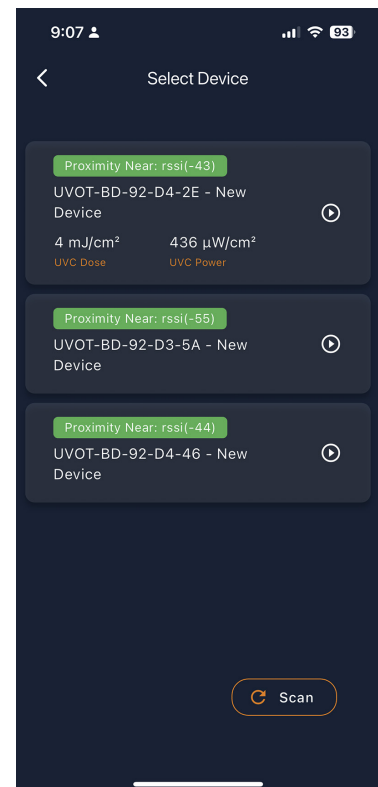

DoseEZ™

By ConfluenceAI

Real-Time actionable data after each UVC room disinfection

Introducing DoseEZ™ by ConfluenceAI - a 21st-century technology designed to improve infection control in healthcare settings. These advanced UVC sensors provide real-time data after each disinfection, helping to combat Hospital Acquired Infections (HAI). With cloud storage of disinfection treatment data, DoseEZ is a powerful tool in the fight against HAI.

Key Advantages

-  **Unattended Operation** | Install a DoseEZ sensor to an assigned room location and never touch it again! Anytime the room is UVC treated, DoseEZ captures the dose and automatically sends the results to the Cloud.
-  **Validate Treatment Dose - EVERYWHERE!** | Patent pending DoseEZ uses QR code identifiers to Cloud-Store UVC doses for EACH sensor location in EVERY room. Optionally add QR codes to each UVC device. The Cloud will use historical performance data, and alert staff when new lamps are needed.
-  **Immediately Actionable Cloud Data** | Dose treatment levels sent to the Cloud Servers will immediately alert staff members, if the UVC dosage is insufficient; thus minimizing HAI risk.

Specifications

- Wireless Connectivity: Bluetooth® and WiFi. Optional LoRaWAN Eliminates WiFi Need.
- Data Storage: Cloud Enterprise Grade Management Environment
- Phone Apps: IOS and Android
- Input Power: 12VDC or Rechargeable Battery
- NIST Traceable 254nm UVC Sensor